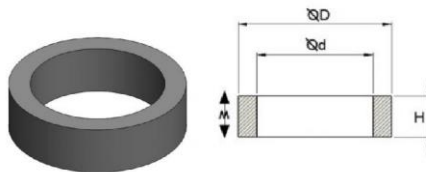

SmCo

Sintered Anisotropic Samarium Cobalt – Rings

Rare Earth Sintered SmCo

Other sizes are available
Magnetic Axis through Height (H)
General tolerance +/-0.15

Samarium Cobalt Rings			
Part Number	ØD (mm)	Ød (mm)	H (mm)
SMRG 01241	6	1	2
SMRG 01674	12.45	7.32	2.92
SMRG 01415	14.5	5	1.5
SMRG 01288	15	7	6
SMRG 00276	20	10	5
SMRG 01504	46	34	12.7
SMRG 01987	50.6	46.2	14.5