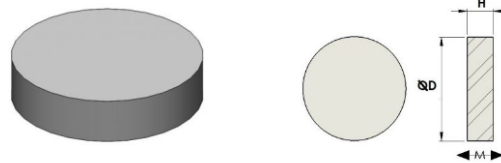

## Sintered Anisotropic Samarium Cobalt – Discs/Rods

Used extensively in tooling, sensor triggering and applications requiring a powerful magnet in hostile environments.

In all cases the height is the preferred magnetic axis.

General Tols +/-0.2

Samarium Cobalt Discs/rods		
Part Number	ØD (mm)	H (mm)
SMDC 00937	1.5	1.9
SMDC 01679	1.778	1.905
SMDC 01247	2	5.5
SMDC 01248	2.3	0.8
SMDC 00732	2.3	1.3
SMDC 00535	2.3	1.8
SMDC 00855	2.7	4
SMDC 00893	2.7	4.5
SMDC 00382	3	1.5
SMDC 00116	3	2
SMDC 01390	3.17	2.9
SMDC 01079	3.17	5
SMDC 00682	3.17	8.71
SMDC 00773	4.2	2
SMDC 00818	4.5	2.5
SMDC 01493	4.9	5.9
SMDC 01454	5	1.5
SMDC 00117	5	2
SMDC 00118	5	3
SMDC 00263	5	5
SMRD 00952	5	10
SMDC 00325	6	4
SMDC 00309	6	6
SMRD 01417	6	12