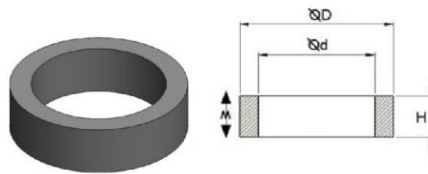

SmCo

Sintered Anisotropic Samarium Cobalt – Rings

Rare Earth Sintered SmCo

Other sizes are available
 Magnetic Axis through Height (H)
 General tolerance +/-0.15

Samarium Cobalt Rings			
Part Number	ØD (mm)	Ød (mm)	H (mm)
SMRG 01241	6	1	2
SMRG 01674	12.45	7.32	2.92
SMRG 01415	14.5	5	1.5
SMRG 01288	15	7	6
SMRG 00276	20	10	5
SMRG 01504	46	34	12.7