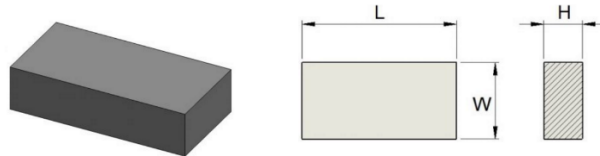

#### Rare Earth Bonded NdFeB

Blocks are available in standard 'off the shelf parts' or can be machined to specific sizes. As Bonded NdFeB is isotropic, it can be magnetised through any direction.

Bonded NdFeB Blocks			
Part Number	L (mm)	W (mm)	H (mm)
PNBL 01308	5	5	10
PNBL 00379	8	7.7	3
PNBL 00259	10	5	3
PNBL 01524	10	6.5	5
PNBL 01082	20	3	2
PNBL 00993	20	10	5
PNBL 00482	30	30	8
PNBL 00260	30	30	10
PNBL 01165	50	50	15